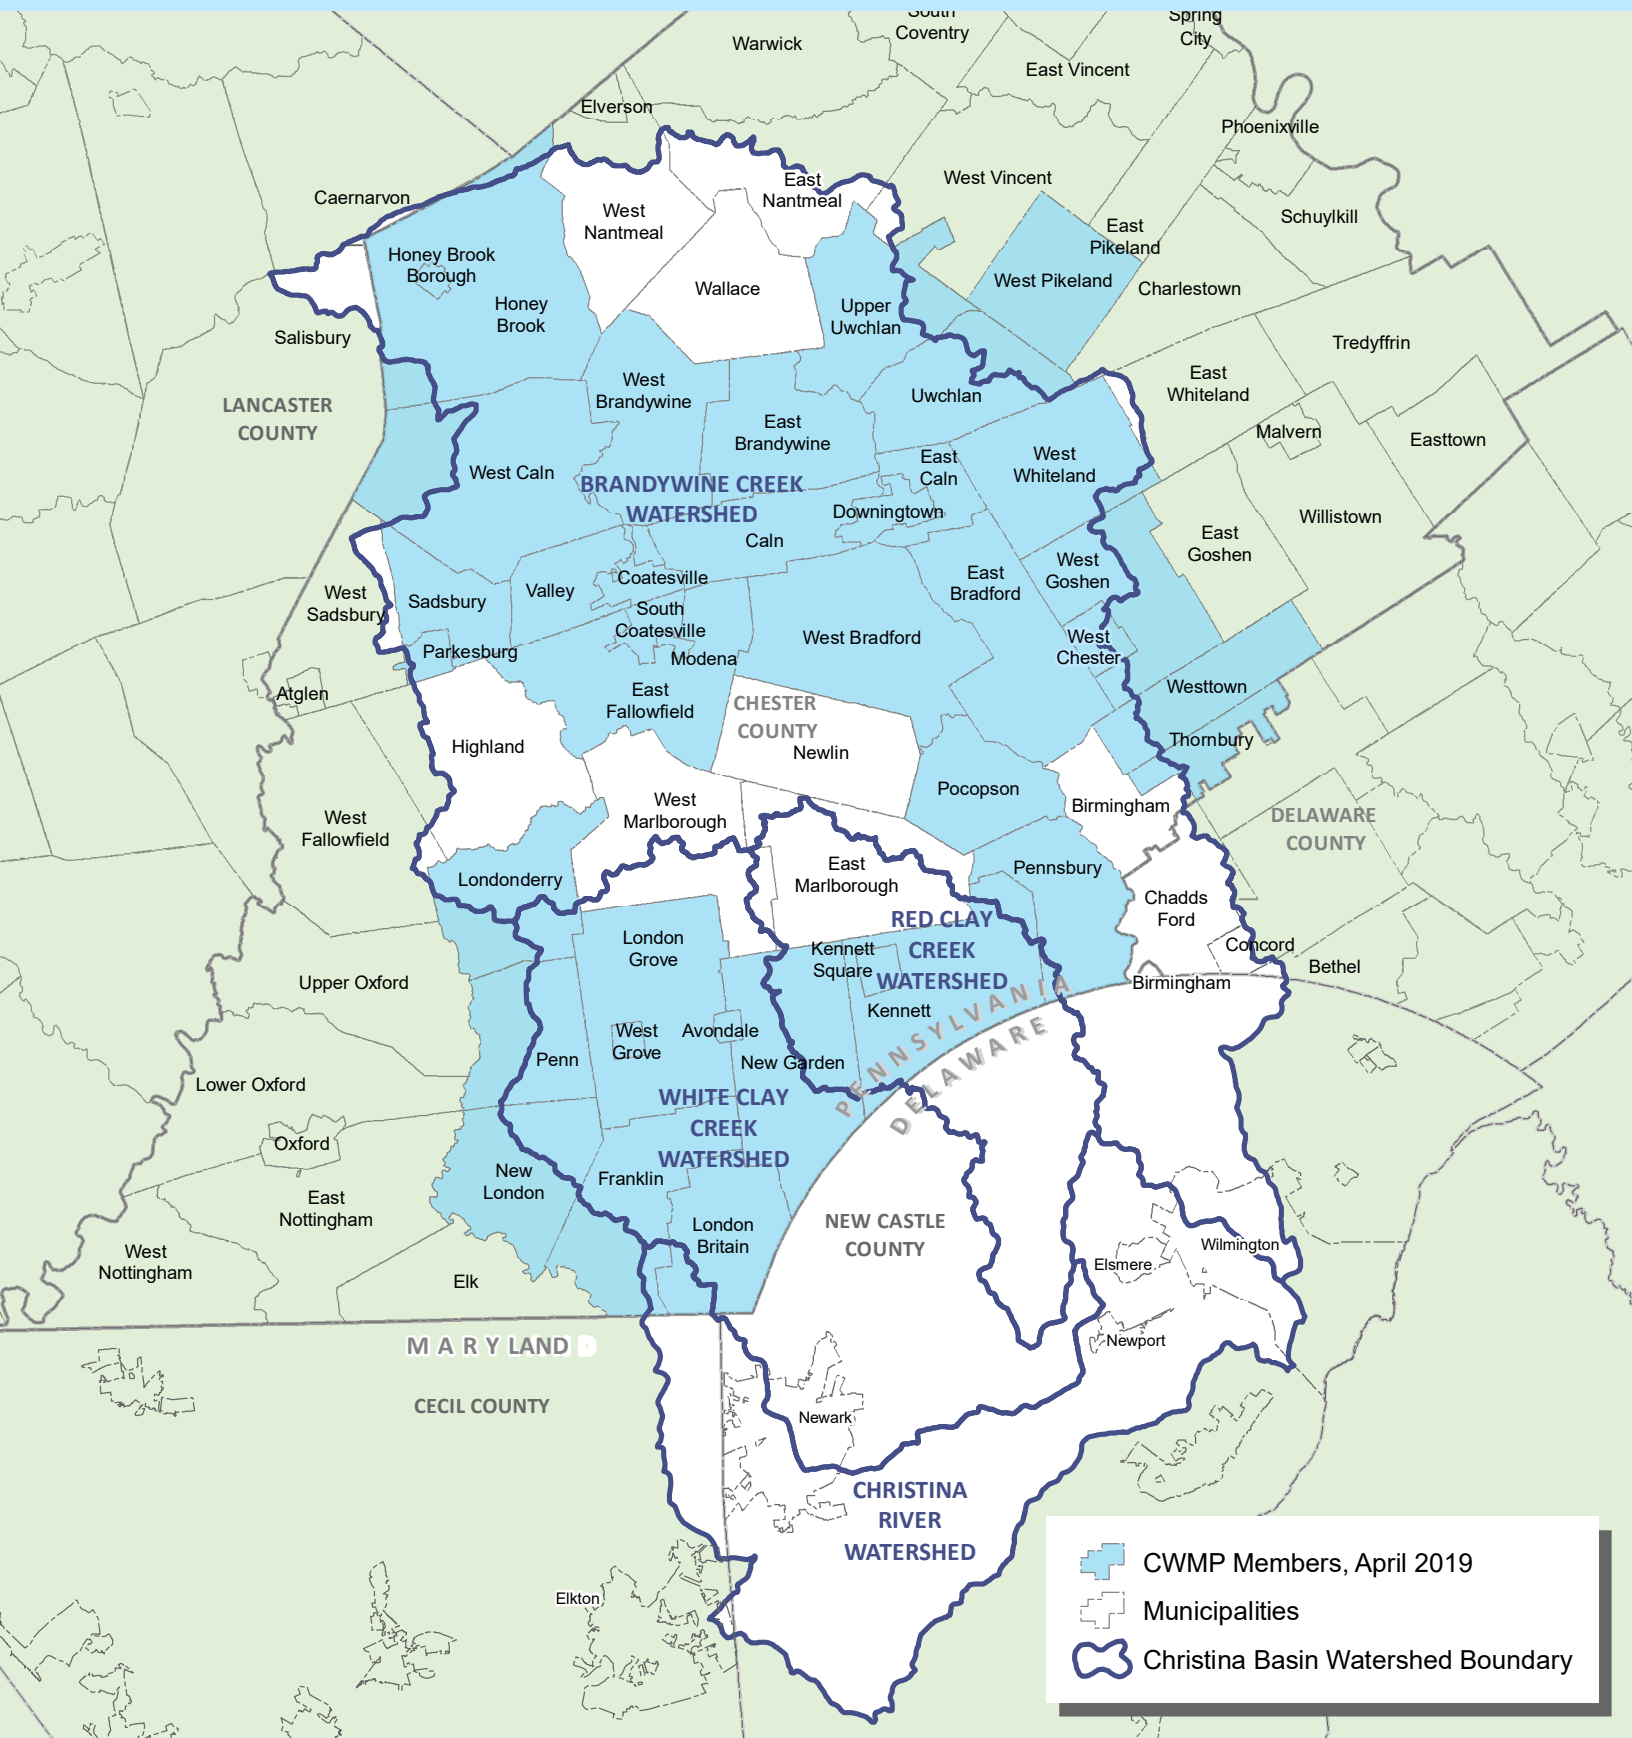

Christina Watersheds Municipal Partnership

April 2019

-  CWMP Members, April 2019
-  Municipalities
-  Christina Basin Watershed Boundary